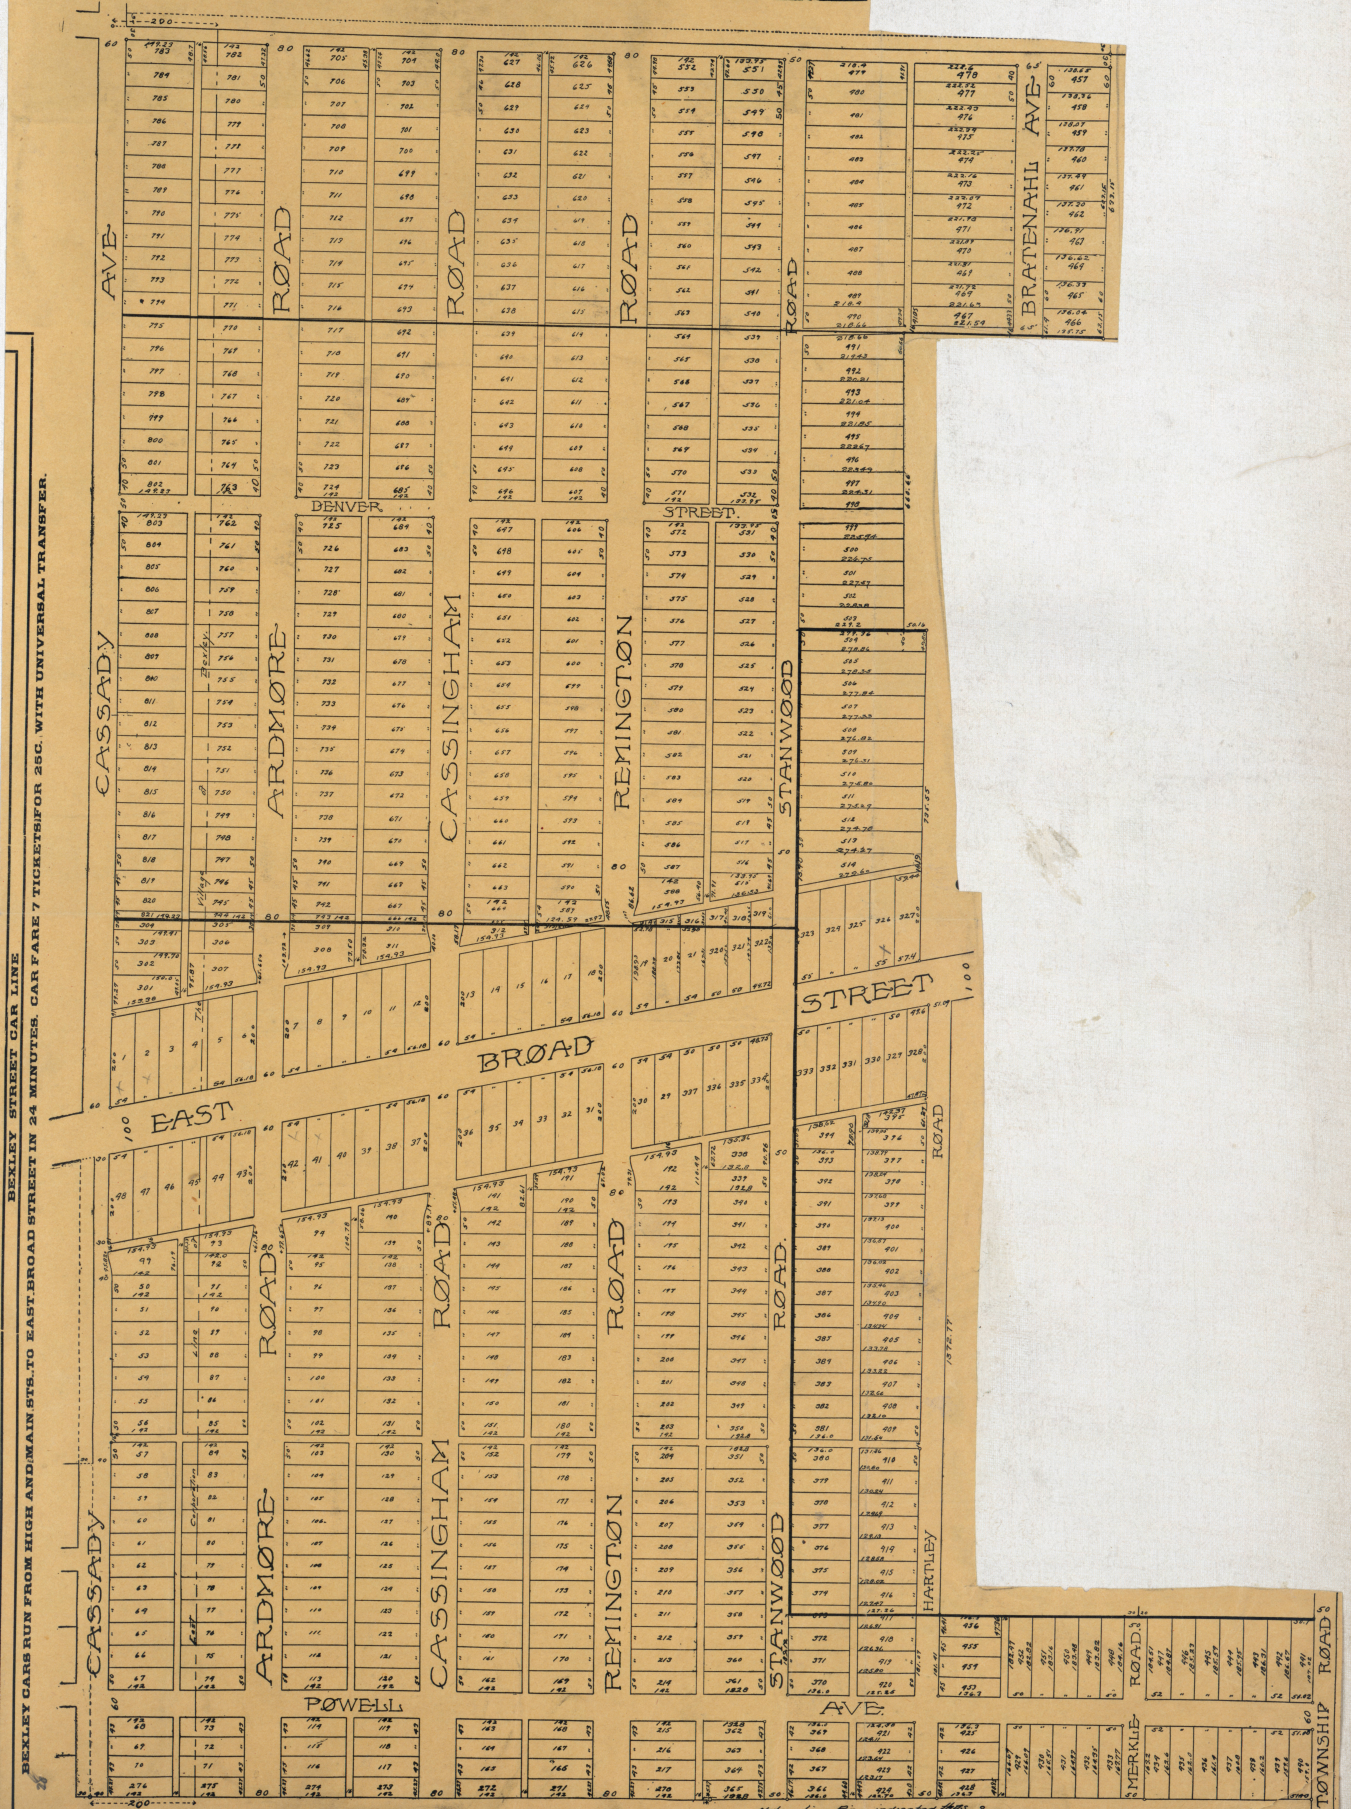

ARDMORE

BEKLEY STREET CAR LINE
 BEKLEY CARS RUN FROM HIGH AND MAIN STS. TO EAST BROAD STREET IN 24 MINUTES. CAR FARE 7 TICKETS FOR 25c. WITH UNIVERSAL TRANSFER.

Note - Iron Pins Indicated Map

Jennings & Littell
 Civil Engineers & Surveyors