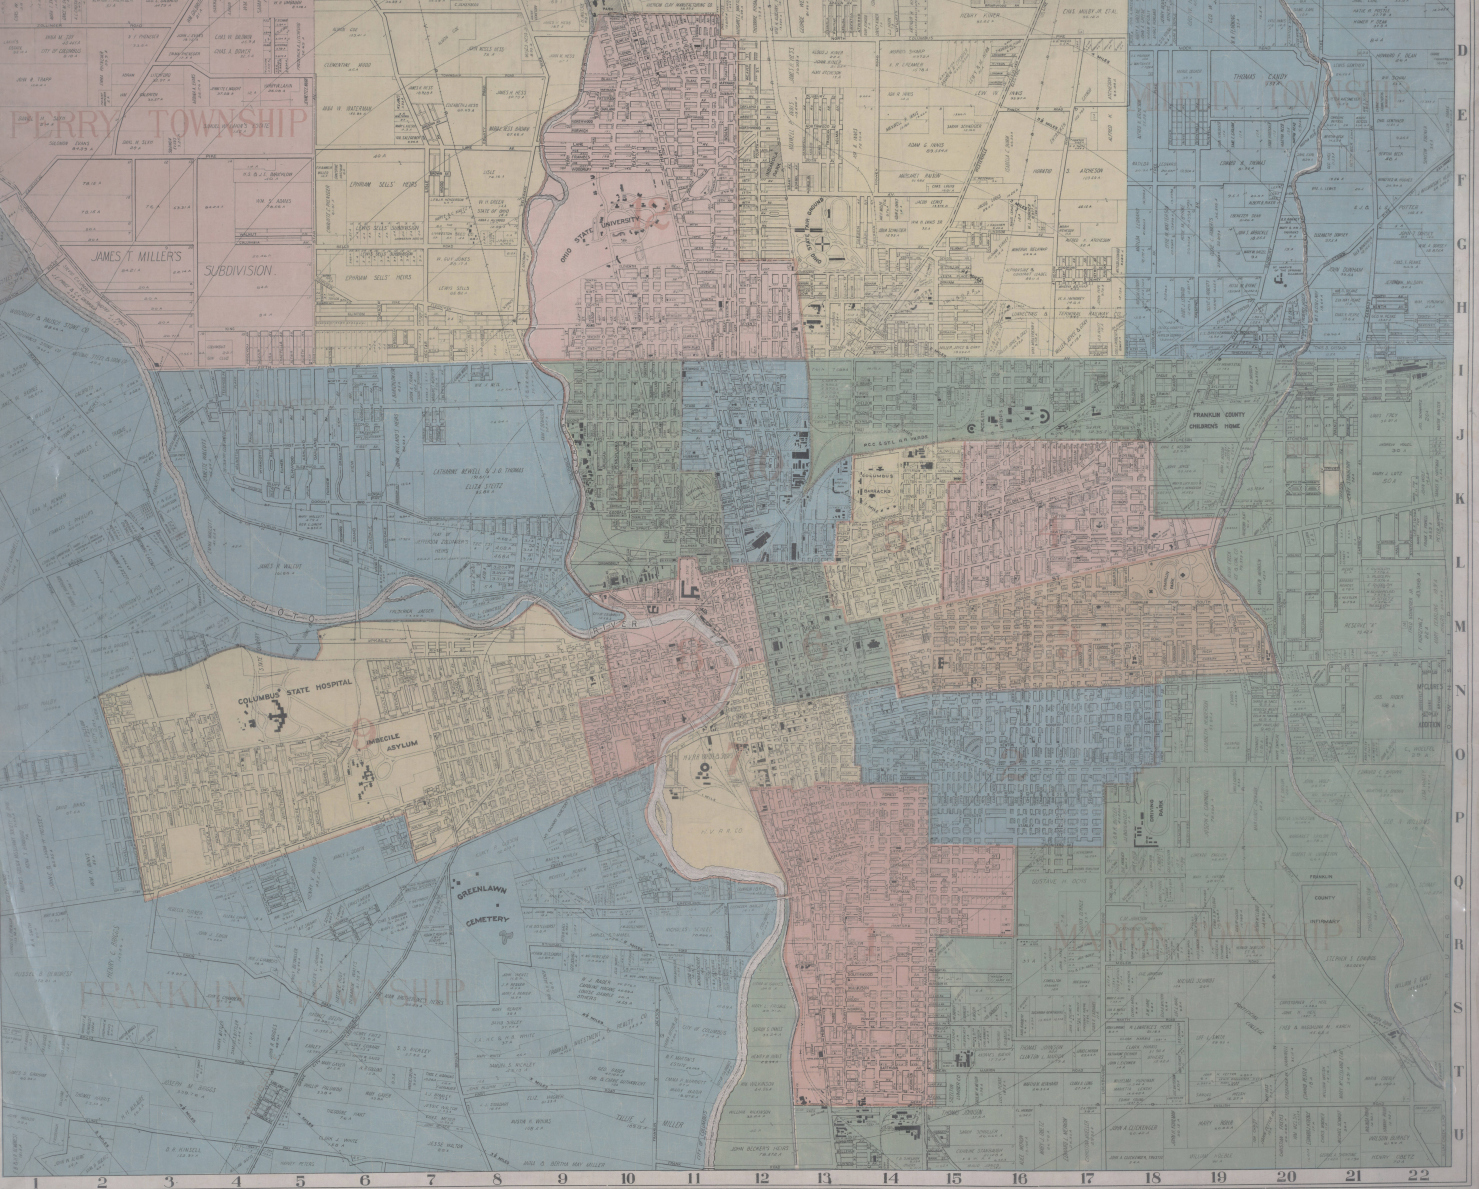

MAP OF COLUMBUS OHIO

PUBLISHED BY
CLEMONS AND PRUDEN
MAP PUBLISHERS
RACINE, WIS.

Copyright 1907 by C. A. Clemons.
Drawn by J. S. Katz, Madison, O.

Explanation to Marginal Index Guide.
The first two numbers of any street or house on this map, first the street name and then the house number, will be found in the Marginal Index Guide.