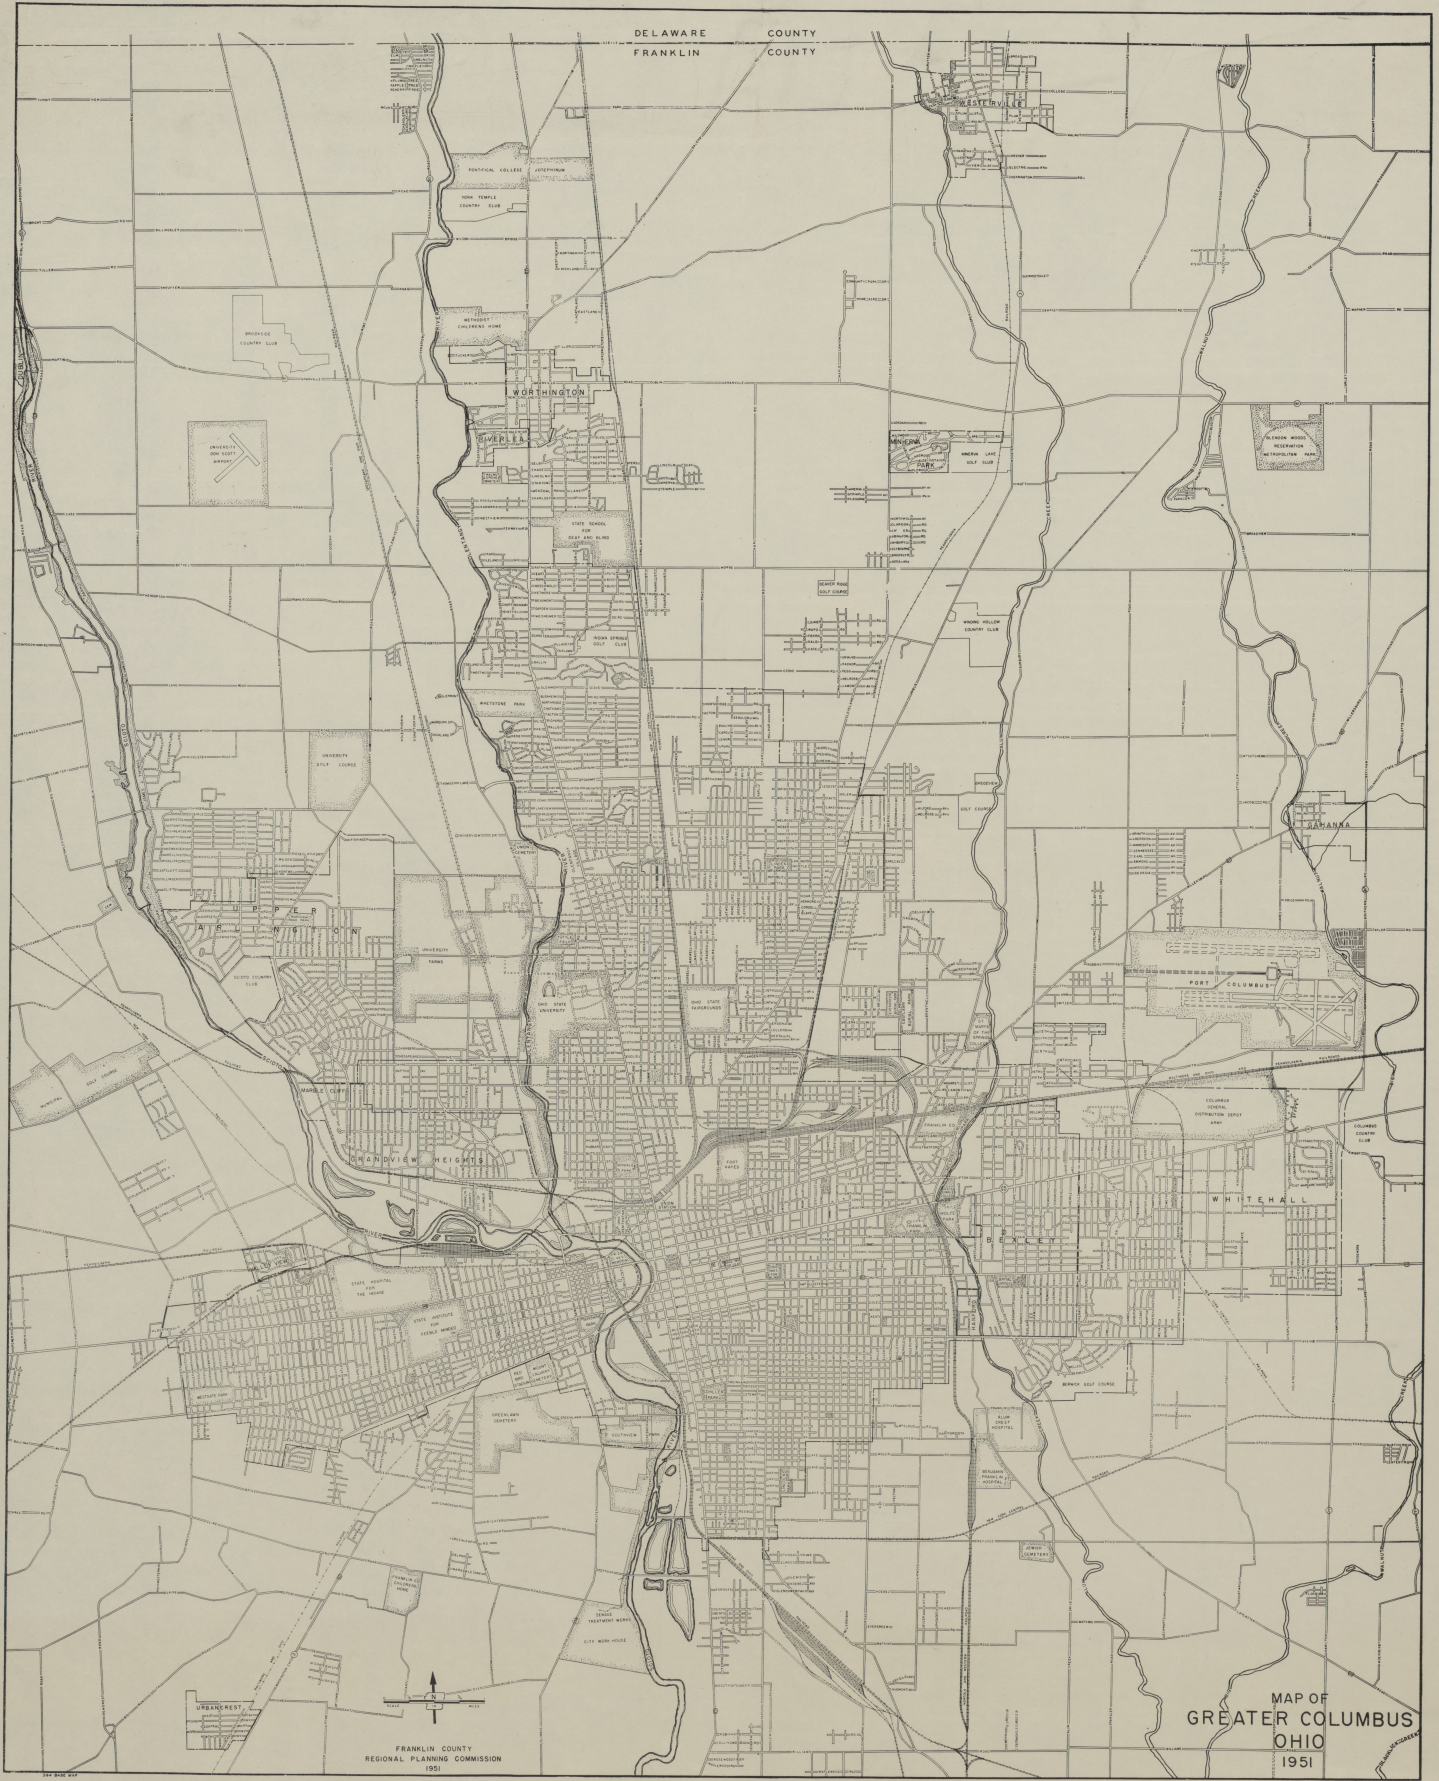

DELAWARE COUNTY  
FRANKLIN COUNTY

FRANKLIN COUNTY  
REGIONAL PLANNING COMMISSION  
1951

MAP OF  
GREATER COLUMBUS  
OHIO  
1951

1951